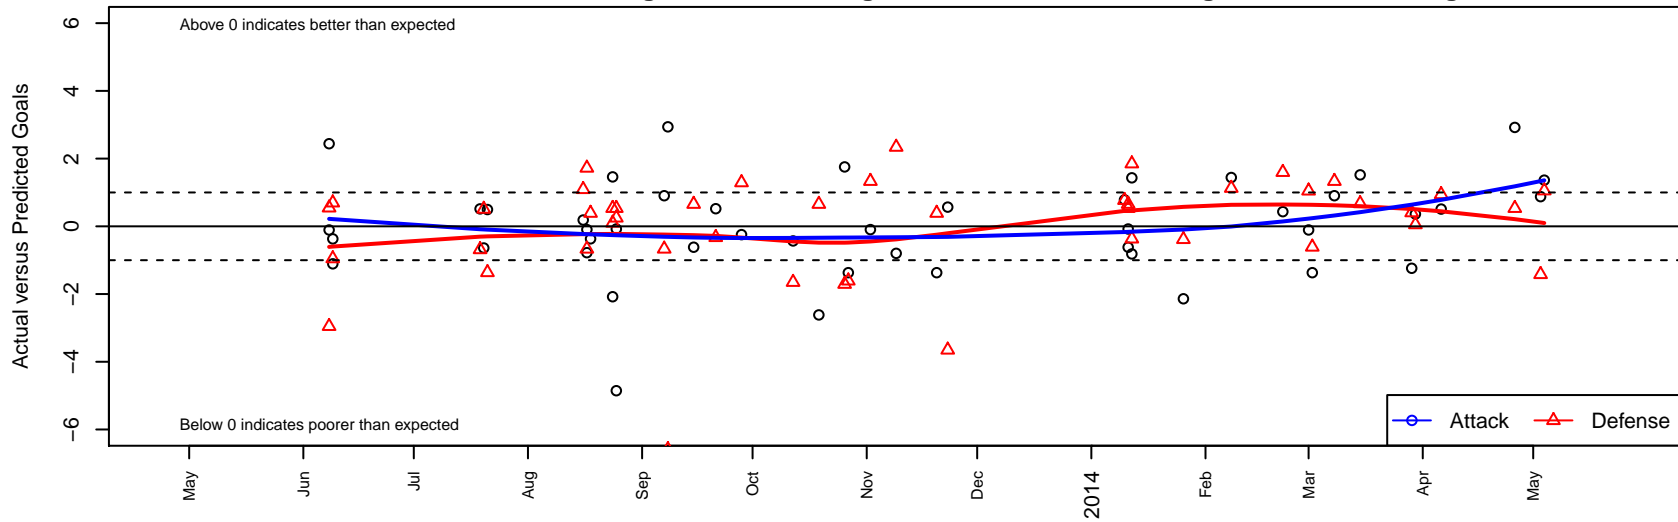

Harbor Premier Green G00
Dots are actual minus expected GF (blue circles) and GA (red triangles).
Blue line is smoothed change in attack strength. Red is smoothed change in defense strength.